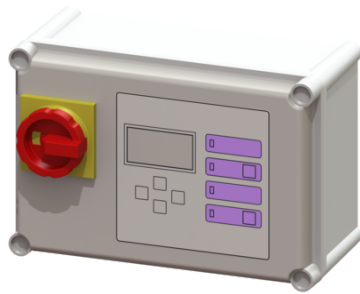

## Comfort control unit 400V, Aqualift Mono, 4.0-6.3 A

### Description

Comfort control unit suitable for 400V single stations. User-friendly menu navigation in multi-line display. With self-diagnosis system (SDS) and reminder when maintenance is due. Display of the current measured values. Easy setting of the function-relevant parameters, operating hours counter. Optional forwarding of alarm and collective fault messages via GSM interface.

#### General characteristics

Colour: grey  
 System type: Mono