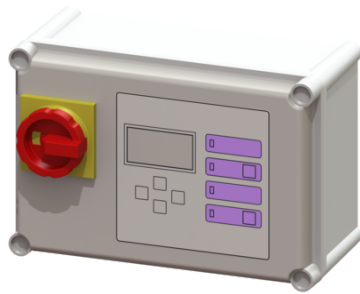

Comfort control unit 400V, Aqualift Mono, 2.5-4.0 A

Article information

Item no.: 28755
 GTIN: 4026092055007
 Price group: 20

Advantages

- Self-diagnosis system (SDS)
- Potential-free contact for faults/warnings
- Reminder for when maintenance is due

Description

Comfort control unit suitable for 400V single stations. User-friendly menu navigation in multi-line display. With self-diagnosis system (SDS) and reminder when maintenance is due. Display of the current measured values. Easy setting of the function-related parameters, operating hours counter. Optional forwarding of alarm and collective fault messages via GSM interface.

Variant

Series: ab 03/2010
 Type of system: Single unit

General characteristics

Colour: grey
 System type: Mono

Dimensions

Net weight: 2,47 kg
 Gross weight: 3,19 kg
 Packaging dimension: length
 Packaging dimension: width
 Packaging dimension: height

Pumping device

Rated current: 2,5 - 4 A

Control

Control unit: Comfort
 Motor protection switch: yes
 Protection class control unit: IP 54
 Potential-free contact: yes
 GSM interface: yes
 USB interface: no