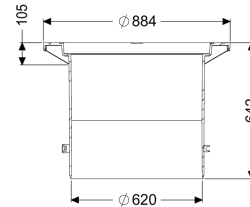

LÖVM Upper section

Article information

Item no.: 860141
 GTIN: 4026092035061
 Price group: 60

Description

General characteristics

ATEX: no

Dimensions

Net weight:	18 kg
Gross weight:	23 kg
Width:	875 mm
Height:	636 mm
Packaging dimension:	length
Packaging dimension:	width
Packaging dimension:	height