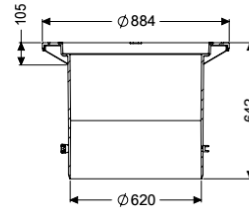

LÖVM Upper section

Article information

Item no.: 860141
GTIN: 4026092035061
Price group: 60

Description

Dimensions

Net weight:	18 kg
Gross weight:	23 kg
Width:	875 mm
Height:	636 mm
Packaging dimension:	length
Packaging dimension:	width
Packaging dimension:	height