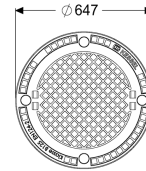

Cover plate Class A/B, grey cast iron, unlocked

Article information

Item no.: 860130
 GTIN: 4026092007433
 Price group: 60

Description

Cover plate for upper section LW 600

General characteristics

Colour: black
 Material: Grey iron

Dimensions

Net weight: 46 kg
 Gross weight: 51 kg
 Diameter: 648 mm
 Packaging dimension: length
 Packaging dimension: width
 Packaging dimension: height

Coverage features

Load class: B 125 (EN 124)