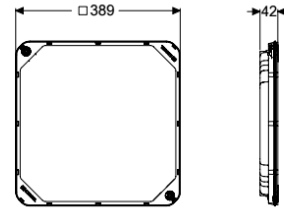

Cover plate

Article information

Item no.: 83052
 GTIN: 4026092002810
 Price group: 30

Description

Variant

Seal: yes

General characteristics

Colour: stone grey

Material: Polymer

Dimensions

Net weight: 1,6 kg

Gross weight: 1,76 kg

Packaging dimension: length

Packaging dimension: width

Packaging dimension: height

Coverage features

Type: surface water resistant

Type of cover: tileable cover plate

Surface: tileable

Load class: A 15 (EN 124) / L 15 (EN 1253-1)

Max. flooring height: 16 mm

Odour trap: no