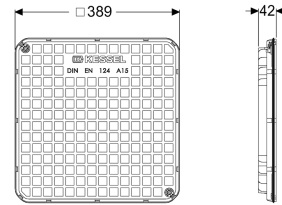

Cover plate black, surface water resist., 384x384 mm

Article information

Item no.: 83050
 GTIN: 4026092002797
 Price group: 30

Description

Cover plate for backwater valves and lifting stations with telescopic upper section for installation in the floor slab

Variant

Seal: yes

General characteristics

Colour: black
 Material: Polymer
 ATEX: no
 Odour trap: no

Dimensions

Net weight: 3,01 kg
 Gross weight: 3,17 kg
 Packaging dimension: length
 Packaging dimension: width
 Packaging dimension: height

Coverage features

Type: surface water resistant
 Load class: A 15 (EN 124) / L 15 (EN 1253-1)