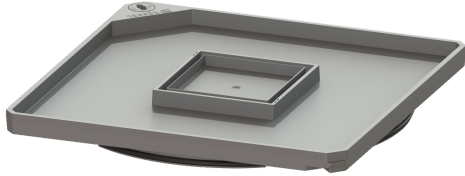

Cover plate Tileable with drainage function

Article information

Item no.: 830054
GTIN: 4026092082775
Price group: 90

Description

Cover plate, tileable with drainage function, made of polymer for vertically adjustable upper sections for floor slab installation.

General characteristics

Colour: silver grey
Material: Polymer

Dimensions

Net weight: 1,72 kg
Gross weight: 1,72 kg
Length: 367 mm
Width: 367 mm
Packaging dimension: length
Packaging dimension: width
Packaging dimension: height