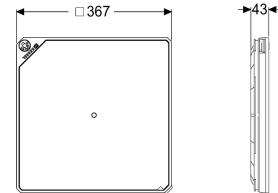

## Cover plate surface water resistant, tileable

#### Dimensions

Net weight:	1,59 kg
Gross weight:	1,7 kg
Packaging dimension:	length
Packaging dimension:	width
Packaging dimension:	height

#### Coverage features

Type:	surface water resistant
Surface:	tileable
Max. flooring height:	16 mm