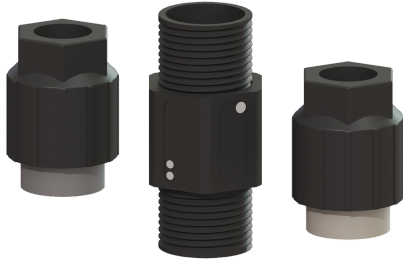

Cable accessories Connection set for cable 1.5 mm²

Article information

Item no.: 80895
GTIN: 4026092051061
Price group: 90

Description

Cable connection set with screw connection

General characteristics

Material: Polymer