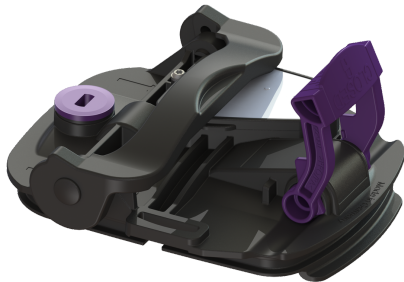

## StaufixContr. lockable cover DN 90-100

#### General characteristics

Colour:	black
Material:	Polymer
ATEX:	no