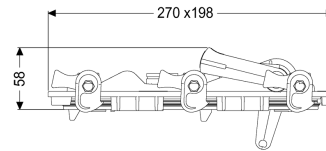

Lockable cover Staufix DN 125/150, with emergency closure

Article information

Item no.: 70262
 GTIN: 4026092028322
 Price group: 90

Description

Lockable cover Staufix DN 125/150, with emergency closure

Variant

Series: ab 04/2005
 Seal: yes

General characteristics

Colour: orange
 Material: Polymer
 Nominal size (DN): 125/150

Dimensions

Net weight: 0,63 kg
 Gross weight: 0,63 kg
 Packaging dimension: length
 Packaging dimension: width
 Packaging dimension: height