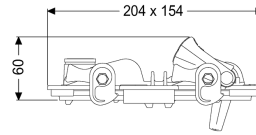

Lockable cover Staufix DN 100, with emergency closure

Article information

Item no.: 70261
GTIN: 4026092028315
Price group: 90

Description

Lockable cover Staufix DN 100, with emergency closure

Variant

Series: ab 04/2005
Seal: yes

General characteristics

Colour: black
Material: Polymer
Nominal size (DN): 100
ATEX: no

Dimensions

Net weight: 0,33 kg
Gross weight: 0,33 kg
Packaging dimension: length
Packaging dimension: width
Packaging dimension: height