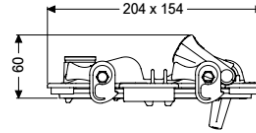

Cover with locking lever Ø 100/110

Article information

Item no.: 70261
GTIN: 4026092028315
Price group: 90

Description

Variant

Series: ab 04/2005
Seal: yes

General characteristics

Colour: black
Material: Polymer
Nominal size (DN): 100

Dimensions

Net weight: 0,33 kg
Gross weight: 0,33 kg
Packaging dimension: length
Packaging dimension: width
Packaging dimension: height

Coverage features

Cover locking: Quick-release closure