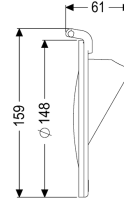

Backwater flap DN 125/150

Article information

Item no.: 70232
GTIN: 4026092028247
Price group: 90

Description

Backwater flap with integrated seal

Variant

Series: ab 04/2005

General characteristics

Colour: violet
Material: Polymer
Nominal size (DN): 125/150
ATEX: no

Dimensions

Net weight: 0,12 kg
Gross weight: 0,21 kg
Packaging dimension: length
Packaging dimension: width
Packaging dimension: height