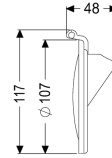

Backwater flap DN 100

Article information

Item no.: 70231
GTIN: 4026092028230
Price group: 90

Description

Backwater flap with integrated seal

Variant

Series: ab 04/2005

General characteristics

Colour: violet
Material: Polymer
Nominal size (DN): 100

Dimensions

Net weight: 0,05 kg
Gross weight: 0,11 kg
Packaging dimension: length
Packaging dimension: width
Packaging dimension: height