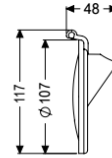

## Polymer backwater flap Ø 100/110

### Description

Variant	
Series:	ab 04/2005
General characteristics	
Colour:	violet
Material:	Polymer
Nominal size (DN):	100
Dimensions	
Net weight:	0,05 kg
Gross weight:	0,11 kg
Packaging dimension:	length
Packaging dimension:	width
Packaging dimension:	height