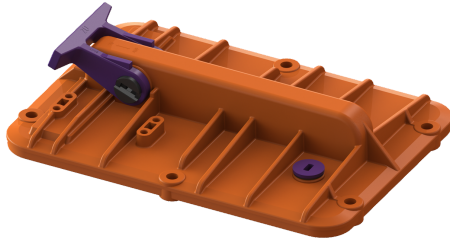

## Lockable cover Staufix DN 200, screwable, with emergency closure

### Description

Lockable cover with emergency closure and seal  
 (without screws)

#### Variant

Seal: yes

#### General characteristics

Colour: black  
 Material: Polymer  
 Nominal size (DN): 200  
 ATEX: no