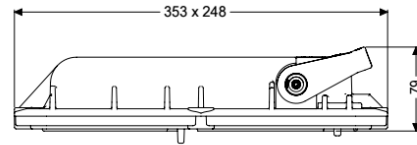

Cover with locking lever Ø 200

Article information

Item no.: 70203
 GTIN: 4026092002209
 Price group: 90

Description

Variant

Seal: yes

General characteristics

Colour: black
 Material: Polymer
 Nominal size (DN): 200

Dimensions

Net weight: 1,73 kg
 Gross weight: 2 kg
 Packaging dimension: length
 Packaging dimension: width
 Packaging dimension: height

Coverage features

Cover locking: screwed