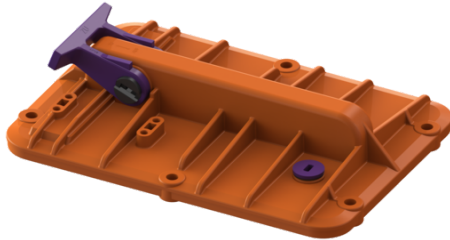

Cover with locking lever Ø 200

Article information

Item no.: 70203
 GTIN: 4026092002209
 Price group: 90

Description

Variant

Seal: yes

General characteristics

Colour: black
 Material: Polymer
 Nominal size (DN): 200

Dimensions

Net weight: 1,73 kg
 Gross weight: 2 kg
 Packaging dimension: length
 Packaging dimension: width
 Packaging dimension: height

Coverage features

Cover locking: screwed