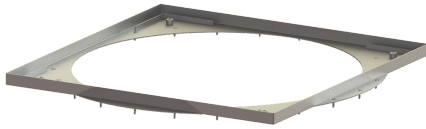

Cover plate Frame, K 3, 24 screws, seal

Article information

Item no.: 680656
GTIN: 4026092081488
Price group: 90

Description

Tileable cover plate incl. 24 screws and seal

General characteristics

Material: Stainless steel
ATEX: no

Dimensions

Net weight: 8,9 kg
Gross weight: 19,9 kg
Packaging dimension: length
Packaging dimension: width
Packaging dimension: height

Coverage features

Load class: K 3 (EN 1253-1)