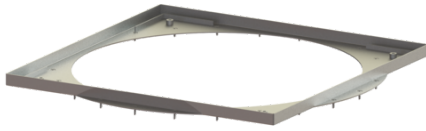

Cover plate Frame, K 3, 24 screws, seal

Article information

Item no.: 680656
GTIN: 4026092081488
Price group: 90

Description

Tileable cover plate incl. 24 screws and seal

General characteristics

Material: Stainless steel

Dimensions

Net weight: 8,9 kg
Gross weight: 19,9 kg
Packaging dimension: length
Packaging dimension: width
Packaging dimension: height

Coverage features

Load class: K 3 (EN 1253-1)