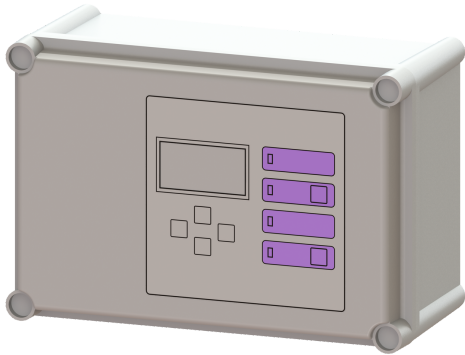

Comfort control unit Mono, 400 V, 6.3-10 A

Article information

Item no.: 680617

GTIN: 4026092078617

Price group: 90

Description

Control unit, Comfort 400 V Mono 6.3-10 A

Dimensions

Net weight:

2,53 kg

Gross weight:

2,88 kg

Packaging dimension:

length

Packaging dimension:

width