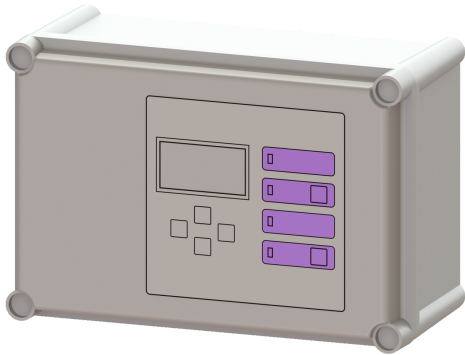

Comfort control unit Mono, 400 V, 2.5-4.0 A

Article information

Item no.: 680613
GTIN: 4026092078570
Price group: 90

Description

Control unit, Comfort 400 V Mono 2.5-4.0 A

Dimensions

Net weight:

2,5 kg

Gross weight:

2,85 kg

Packaging dimension:

length

Packaging dimension:

width

Packaging dimension:

height