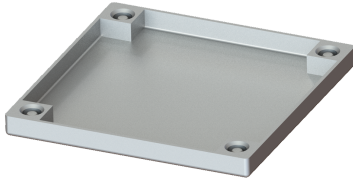

Cover tileable, 150x150 mm, L 15

Article information

Item no.: 680478
GTIN: 4026092073155
Price group: 90

Description

Tileable cover suitable for Ferrofix drains, incl. screws and seal, compatible with art. no. 54910 and 54911

General characteristics

Material: Stainless steel 14301
ATEX: no

Dimensions

Net weight: 0,46 kg
Gross weight: 0,46 kg
Packaging dimension: length
Packaging dimension: width
Packaging dimension: height

Coverage features

Type of cover: closed cover plate
Cover material: Stainless steel 14301
Colour of cover: silver
Width of cover: 150 mm
Length of cover: 150 mm
Surface: tileable
Load class: L 15 (EN 1253-1)