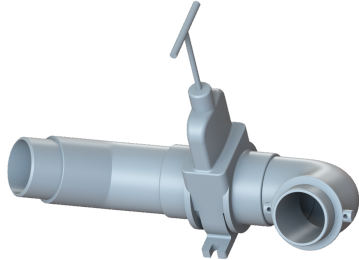

Pressure pipe with shut-off valve right-hand version, angled

Article information

Item no.: 680402
GTIN: 4026092069943
Price group: 90

Description

Pressure pipe with shut-off valve for Ecolift XL

General characteristics

Colour:	grey
Material:	Polymer
Nominal size (DN):	63
ATEX:	no

Dimensions

Net weight:	0,78 kg
Gross weight:	1,91 kg
Packaging dimension:	length
Packaging dimension:	width
Packaging dimension:	height