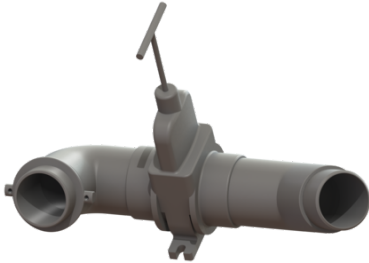

Pressure pipe with shut-off valve left-hand version, angled

Article information

Item no.: 680401
GTIN: 4026092069936
Price group: 90

Description

Pressure pipe with shut-off valve for Ecolift XL

General characteristics

Colour:	grey
Material:	Polymer
Nominal size (DN):	63

Dimensions

Net weight:	0,78 kg
Gross weight:	1,07 kg
Packaging dimension:	length
Packaging dimension:	width
Packaging dimension:	height