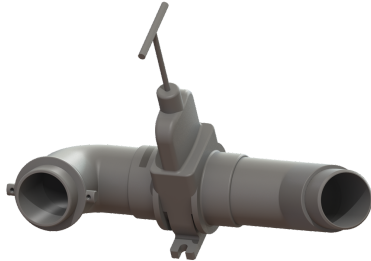

## Pressure pipe with shut-off valve left-hand version, angled

### Description

Pressure pipe with shut-off valve for Ecolift XL

#### General characteristics

Colour:	grey
Material:	Polymer
Nominal size (DN):	63