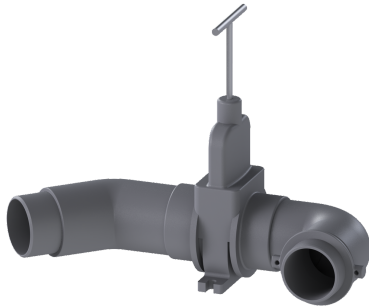

Pressure pipe with shut-off valve Right-hand version

Article information

Item no.: 680384
GTIN: 4026092069769
Price group: 90

Description

Pressure pipe with shut-off valve for Ecolift XL

General characteristics

Colour:	grey
Material:	Polymer
Nominal size (DN):	63
ATEX:	no

Dimensions

Net weight:	1,44 kg
Gross weight:	1,68 kg
Packaging dimension:	length
Packaging dimension:	width
Packaging dimension:	height