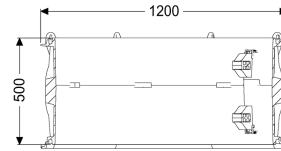

## Intermediate section 500 mm, for chamber module LW 1000

#### Dimensions

Net weight:	25,7 kg
Gross weight:	44,2 kg
Packaging dimension:	length
Packaging dimension:	width
Packaging dimension:	height