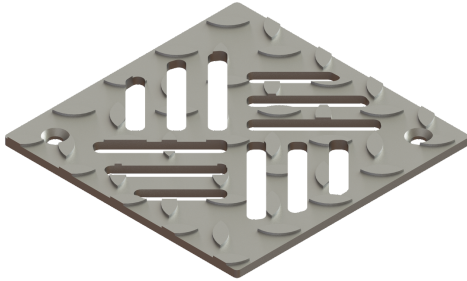

Slotted cover solid , 138x138mm, stainless steel, L 15

Article information

Item no.: 680242
GTIN: 4026092067017
Price group: 90

Description

Slip-resistant slotted cover made of stainless steel

Dimensions

Net weight:	0,93 kg
Gross weight:	0,94 kg
Packaging dimension:	length
Packaging dimension:	width
Packaging dimension:	height

Coverage features

Type of cover:	Slotted cover
Cover material:	Stainless steel 14301
Width of cover:	138 mm
Length of cover:	138 mm
Locking:	lockable
Load class:	L 15 (EN 1253-1)
Grating colour:	silver

Cover

Grating colour:	silver
-----------------	--------