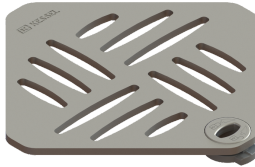

## Design cover KESSEL, Lock & Lift

### Description

Design cover suitable for bathroom drains

#### Coverage features

Type of cover:	Design cover
Cover material:	Stainless steel 14301
Width of cover:	120 mm
Length of cover:	120 mm
Locking:	Lock & Lift
Load class:	L 15 (EN 1253-1)
Grating colour:	silver
Grating design:	Kessel

#### Cover

Grating colour:	silver
-----------------	--------