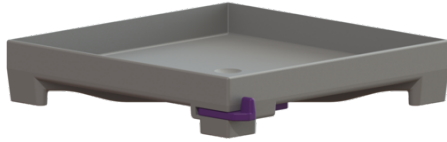

## Cover tileable, Lock & Lift, ABS

### Description

Tileable cover suitable for bathroom drains

#### Coverage features

Type of cover: tileable cover plate

Cover material: ABS

Colour of cover: silver grey

Width of cover: 110 mm

Length of cover: 110 mm

Surface: tileable

Locking: Lock & Lift