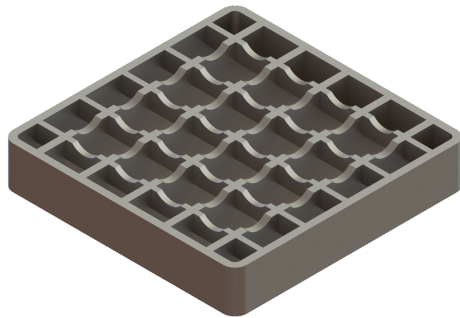

Grated cover solid, stainless steel

Article information

Item no.: 680223
GTIN: 4026092066829
Price group: 90

Description

Grated cover suitable for bathroom drains

General characteristics

ATEX: no

Dimensions

Net weight: 0,19 kg

Gross weight: 0,3 kg

Packaging dimension: length

Packaging dimension: width

Packaging dimension: height

Coverage features

Type of cover: Slotted cover

Cover material: Stainless steel 14301

Width of cover: 138 mm

Length of cover: 138 mm

Locking: unlocked

Load class: L 15 / M 125 (EN 1253-1)

Grating colour: silver

Cover

Grating colour: silver