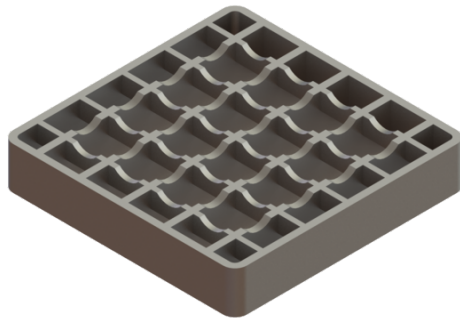

Grated cover solid, stainless steel

Article information

Item no.: 680223
GTIN: 4026092066829
Price group: 90

Description

Grated cover suitable for bathroom drains

Dimensions

Net weight:	0,19 kg
Gross weight:	0,3 kg
Packaging dimension:	length
Packaging dimension:	width
Packaging dimension:	height

Coverage features

Type of cover:	Slotted cover
Cover material:	Stainless steel 14301
Width of cover:	138 mm
Length of cover:	138 mm
Locking:	unlocked
Load class:	L 15 / M 125 (EN 1253-1)
Grating colour:	silver

Cover

Grating colour:	silver
-----------------	--------