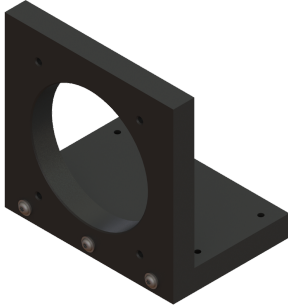

Bracket Wall bracket, adapter plate

Article information

Item no.: 680193
GTIN: 4026092064511
Price group: 90

Description

Wall bracket for adapter plate with socket

Dimensions

Net weight:	0,6 kg
Gross weight:	0,6 kg
Packaging dimension:	length
Packaging dimension:	width
Packaging dimension:	height