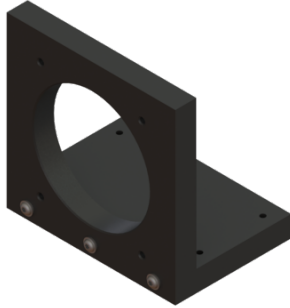

Bracket Wall bracket, adapter plate

Article information

Item no.: 680193
GTIN: 4026092064511
Price group: 90

Description

Wall bracket for adapter plate with socket

Dimensions

Net weight:	0,6 kg
Gross weight:	0,6 kg
Packaging dimension:	length
Packaging dimension:	width
Packaging dimension:	height