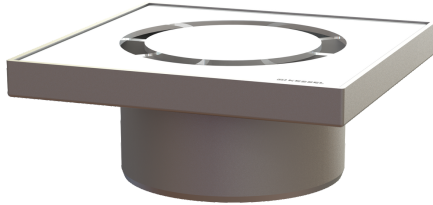

Ferrofix upper section Sys 200, Inlet rg, 304 SST, 300 x 300 mm

Article information

Item no.: 57435
GTIN: 4026092007648
Price group: 70

Advantages

- Made of a particularly hygienic and mechanically highly resistant stainless steel
- Multiple combinations with suitable drain bodies.

Description

Used in combination with a drain body of the KESSEL modular system 200, the stainless steel upper section is suitable for indoor point drainage.

Variant

System: 200

Dimensions

Net weight: 8,92 kg
Gross weight: 9,43 kg
Height: 112 mm
Packaging dimension: length
Packaging dimension: width
Packaging dimension: height

Coverage features

Type of cover: Cover plate with ring drain
Cover material: Stainless steel 14301
Height of cover: 30 mm
Locking: unlocked
Load class: M 125 (EN 1253-1)
Rim width: 300 mm
Rim length: 300 mm
Upper section material: Stainless steel 14301