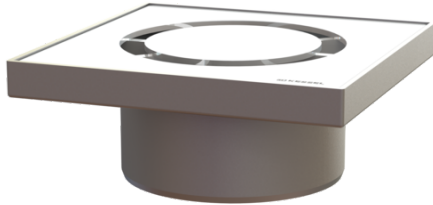

Ferrofix upper section Sys 200, Inlet rg, 304 SST, 300 x 300 mm

Article information

Item no.: 57435
GTIN: 4026092007648
Price group: 70

Advantages

- Made of a particularly hygienic and mechanically highly resistant stainless steel
- Multiple combinations with suitable drain bodies.

Description

Used in combination with a drain body of the KESSEL modular system 200, the stainless steel upper section is suitable for indoor point drainage.

Variant	
System:	200
General characteristics	
ATEX:	no
Dimensions	
Net weight:	8,92 kg
Gross weight:	9,43 kg
Height:	112 mm
Packaging dimension:	length
Packaging dimension:	width
Packaging dimension:	height
Coverage features	
Type of cover:	Cover plate with ring drain
Cover material:	Stainless steel 14301
Height of cover:	30 mm
Locking:	unlocked
Load class:	M 125 (EN 1253-1)
Rim width:	300 mm
Rim length:	300 mm
Upper section material:	Stainless steel 14301