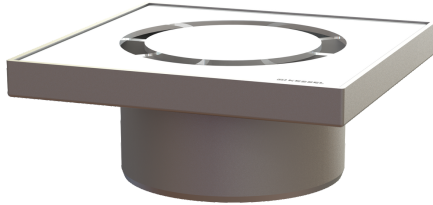

Ferrofix upper section Sys 200, Inlet rg, 304 SST, 300 x 300 mm

Article information

Item no.: 57435
GTIN: 4026092007648
Price group: 70

Advantages

- Made of a particularly hygienic and mechanically highly resistant stainless steel
- Multiple combinations with suitable drain bodies.

Description

Used in combination with a drain body of the KESSEL modular system 200, the stainless steel upper section is suitable for indoor point drainage.

Variant

System: 200

Dimensions

Net weight: 8,92 kg

Gross weight: 9,43 kg

Height: 112 mm

Packaging dimension: length

Packaging dimension: width

Packaging dimension: height

Coverage features

Type of cover: Cover plate with ring drain

Cover material: Stainless steel 14301

Height of cover: 30 mm

Locking: unlocked

Load class: M 125 (EN 1253-1)

Rim width: 300 mm

Rim length: 300 mm

Upper section material: Stainless steel 14301