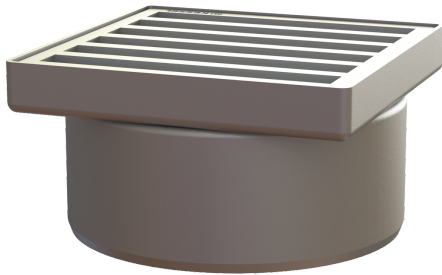

## Ferrofix upper section Sys 200, Ladd grt, 304 SST, 200 x 200 mm

### Advantages

- Made of a particularly hygienic and mechanically highly resistant stainless steel
- Multiple combinations with suitable drain bodies.

### Description

Used in combination with a drain body of the KESSEL modular system 200, the stainless steel upper section is suitable for indoor point drainage.

Variant	
System:	200
Dimensions	
Net weight:	4,51 kg
Gross weight:	4,62 kg
Height:	110 mm
Packaging dimension:	length
Packaging dimension:	width
Packaging dimension:	height
Coverage features	
Type of cover:	Ladder grating
Cover material:	Stainless steel 14301
Height of cover:	30 mm
Surface:	pickled
Locking:	unlocked
Load class:	M 125 (EN 1253-1)
Rim width:	200 mm
Rim length:	200 mm
Shape of upper section:	square
Upper section material:	Stainless steel 14301