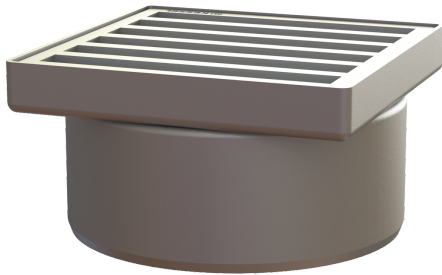

Ferrofix upper section Sys 200, Ladd grt, 304 SST, 200 x 200 mm

Article information

Item no.: 57420
 GTIN: 4026092007587
 Price group: 70

Advantages

- Made of a particularly hygienic and mechanically highly resistant stainless steel
- Multiple combinations with suitable drain bodies.

Description

Used in combination with a drain body of the KESSEL modular system 200, the stainless steel upper section is suitable for indoor point drainage.

Variant	
System:	200
Dimensions	
Net weight:	4,51 kg
Gross weight:	4,62 kg
Height:	110 mm
Packaging dimension:	length
Packaging dimension:	width
Packaging dimension:	height
Coverage features	
Type of cover:	Ladder grating
Cover material:	Stainless steel 14301
Height of cover:	30 mm
Surface:	pickled
Locking:	unlocked
Load class:	M 125 (EN 1253-1)
Rim width:	200 mm
Rim length:	200 mm
Shape of upper section:	square
Upper section material:	Stainless steel 14301