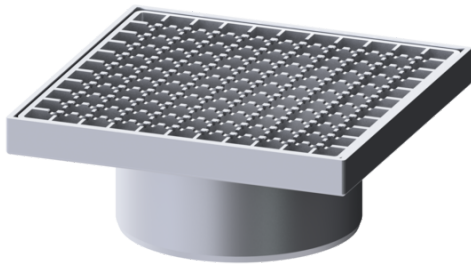

## Ferrofix upper section Sys200, slot grat, 304SST, 300 x 300 mm

### Advantages

- Made of a particularly hygienic and mechanically highly resistant stainless steel
- Multiple combinations with suitable drain bodies.

### Description

Used in combination with a drain body of the KESSEL modular system 200, the stainless steel upper section is suitable for indoor point drainage.

#### Coverage features

Type of cover: Slotted cover  
Cover material: Stainless steel 14301  
Width of cover: 282 mm  
Height of cover: 28 mm  
Length of cover: 282 mm  
Surface: pickled  
Locking: unscrewed  
Load class: M 125 (EN 1253-1)  
Upper section material: Stainless steel 14301  
Mesh size: 23 x 23 mm