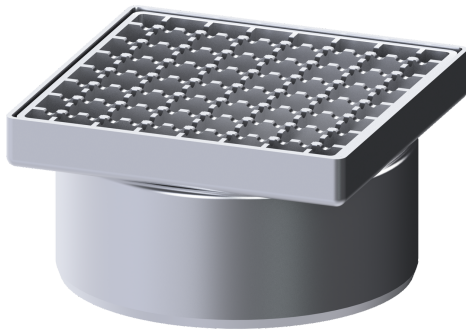

Ferrofix upper section Sys200, slot grat, 304SST, 200 x 200 mm

Article information

Item no.: 57410
 GTIN: 4026092004890
 Price group: 70

Advantages

- Made of a particularly hygienic and mechanically highly resistant stainless steel
- Multiple combinations with suitable drain bodies.

Description

Used in combination with a drain body of the KESSEL modular system 200, the stainless steel upper section is suitable for indoor point drainage.

Variant	
System:	200
General characteristics	
ATEX:	no
Dimensions	
Net weight:	3,37 kg
Gross weight:	3,52 kg
Length:	200 mm
Width:	200 mm
Height:	110 mm
Packaging dimension:	length
Packaging dimension:	width
Packaging dimension:	height
Coverage features	
Type of cover:	Slotted cover
Cover material:	Stainless steel 14301
Width of cover:	190 mm
Height of cover:	30 mm
Length of cover:	190 mm
Surface:	pickled
Locking:	unscrewed
Load class:	M 125 (EN 1253-1)
Upper section material:	Stainless steel 14301
Mesh size:	23 x 23 mm