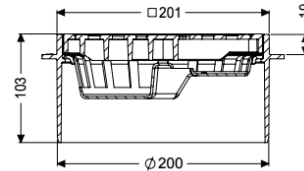

## Upper section Black slotted cover, 200 x 200 mm, K 3

### Description

Used in combination with a drain body of the KESSEL modular system, the upper section is suitable for indoor point drainage.

#### Dimensions

Net weight: 0,73 kg  
 Gross weight: 0,93 kg  
 Height: 102 mm  
 Packaging dimension: length  
 Packaging dimension: width  
 Packaging dimension: height

#### Coverage features

Type of cover: Slotted cover  
 Cover material: ABS  
 Colour of cover: black  
 Load class: K 3 (EN 1253-1)  
 Rim width: 200 mm  
 Rim length: 200 mm  
 Shape of upper section: square  
 Upper section material: ABS