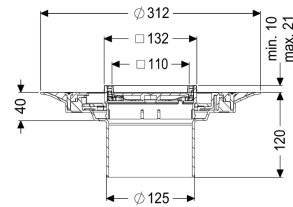

Variofix upper section tileable, 304 st., K 3

Article information

Item no.: 48906
 GTIN: 4026092029756
 Price group: 10

Advantages

- Different covers selectable
- Including waterproofing membrane

Description

Used in combination with a drain body of the KESSEL modular system, the upper section is suitable for indoor point drainage.

Variant

System:	125
Waterproofing layer on the upper section:	Enclosed sealing collar to be glued (bd) according to DIN 18534
Water exposure class in accordance to DIN 18534-1 (up to and including):	W3-I

Dimensions

Vertical adjustment:	10 - 21 mm
Net weight:	1,4 kg
Gross weight:	1,62 kg
Diameter:	312 mm
Type of height adjustability:	vertically adjustable upper section
Height:	120 mm
Packaging dimension:	length
Packaging dimension:	width
Packaging dimension:	height

Coverage features

Type of cover:	tileable cover plate
Cover material:	tileable
Colour of cover:	selectable

Frame material:	Stainless steel 14301
Locking:	lockable
Load class:	K 3 (EN 1253-1)
Grating design:	optionally tileable
Rim width:	132 mm
Rim length:	132 mm
Upper section:	adjustable in three dimensions
Shape of upper section:	square
Upper section material:	ABS