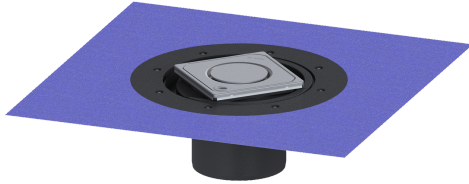

## Variofix upper section Designrost Spot, V2A, Lock & Lift, K 3

### Description

Used in combination with a drain body of the KESSEL modular system, the upper section is suitable for indoor point drainage.

Variant

|  |   |
|--|---|
| System:  | 125   |
| Waterproofing layer on the upper section:                                | Enclosed sealing collar to be glued (bd) according to DIN 18534 |
| Water exposure class in accordance to DIN 18534-1 (up to and including): | W3-I  |

Dimensions

|                               |                                     |
|-------------------------------|-------------------------------------|
| Vertical adjustment:          | 10 - 23 mm                          |
| Net weight:                   | 1,5 kg                              |
| Gross weight:                 | 1,74 kg                             |
| Diameter:                     | 312 mm                              |
| Type of height adjustability: | vertically adjustable upper section |
| Height:                       | 120 mm                              |
| Packaging dimension:          | length                              |
| Packaging dimension:          | width                               |
| Packaging dimension:          | height                              |

Coverage features

|                  |                       |
|------------------|-----------------------|
| Type of cover:   | Design cover          |
| Cover material:  | Stainless steel 14301 |
| Colour of cover: | silver                |