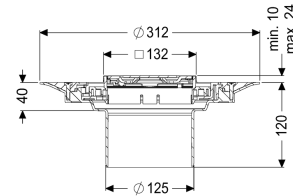

Variofix upper section Designrost Spot, V2A, Lock & Lift, K 3

Article information

Item no.: 48621
GTIN: 4026092044827
Price group: 10

Advantages

- Different covers selectable
- Including waterproofing membrane

Description

Used in combination with a drain body of the KESSEL modular system, the upper section is suitable for indoor point drainage.

Variant

System:	125
Waterproofing layer on the upper section:	Enclosed sealing collar to be glued (bd) according to DIN 18534
Water exposure class in accordance to DIN 18534-1 (up to and including):	W3-I

Dimensions

Vertical adjustment:	10 - 23 mm
Net weight:	1,5 kg
Gross weight:	1,74 kg
Diameter:	312 mm
Type of height adjustability:	vertically adjustable upper section
Height:	120 mm
Packaging dimension:	length
Packaging dimension:	width
Packaging dimension:	height

Coverage features

Type of cover:	Design cover
Cover material:	Stainless steel 14301
Colour of cover:	silver