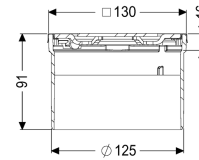

Upper section Spot des cover, 304SST, Lock&Lift, K3

Article information

Item no.: 48221
 GTIN: 4026092031117
 Price group: 10

Advantages

- Multiple combinations with suitable drain bodies

Description

Used in combination with a drain body of the KESSEL modular system, the upper section is suitable for indoor point drainage.

Variant

System: 125

General characteristics

ATEX: no

Dimensions

Net weight: 0,62 kg

Gross weight: 0,72 kg

Height: 90 mm

Packaging dimension: length

Packaging dimension: width

Packaging dimension: height

Coverage features

Type of cover: Design cover

Cover material: Stainless steel 14301

Colour of cover: silver

Height of cover: 16 mm

Surface: ground

Frame material: Stainless steel 14301

Locking: Lock & Lift

Load class:	K 3 (EN 1253-1)
Grating design:	Spot
Rim width:	132 mm
Rim length:	132 mm
Shape of upper section:	square
Upper section material:	ABS