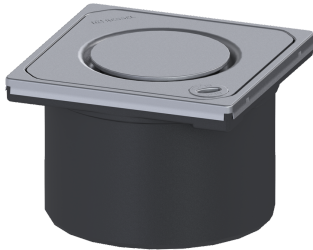

Upper section Spot des cover, 304SST, Lock&Lift, K3

Article information

Item no.: 48221
 GTIN: 4026092031117
 Price group: 10

Advantages

- Multiple combinations with suitable drain bodies

Description

Used in combination with a drain body of the KESSEL modular system, the upper section is suitable for indoor point drainage.

Variant

System: 125

General characteristics

ATEX: no

Dimensions

Net weight: 0,62 kg

Gross weight: 0,72 kg

Height: 90 mm

Packaging dimension: length

Packaging dimension: width

Packaging dimension: height

Coverage features

Type of cover: Design cover

Cover material: Stainless steel 14301

Colour of cover: silver

Height of cover: 16 mm

Surface: ground

Frame material: Stainless steel 14301

Locking: Lock & Lift

Load class:	K 3 (EN 1253-1)
Grating design:	Spot
Rim width:	132 mm
Rim length:	132 mm
Shape of upper section:	square
Upper section material:	ABS