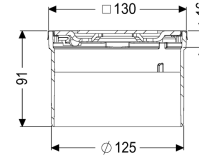

Upper section Spot des cover, 304SST, Lock&Lift, K3

Article information

Item no.: 48221
 GTIN: 4026092031117
 Price group: 10

Advantages

- Multiple combinations with suitable drain bodies

Description

Used in combination with a drain body of the KESSEL modular system, the upper section is suitable for indoor point drainage.

Variant

System: 125

Dimensions

Net weight: 0,62 kg

Gross weight: 0,72 kg

Height: 90 mm

Packaging dimension: length

Packaging dimension: width

Packaging dimension: height

Coverage features

Type of cover: Design cover

Cover material: Stainless steel 14301

Colour of cover: silver

Height of cover: 16 mm

Surface: ground

Frame material: Stainless steel 14301

Locking: Lock & Lift

Load class: K 3 (EN 1253-1)

Grating design: Spot

Rim width: 132 mm

Rim length: 132 mm
Shape of upper section: square
Upper section material: ABS