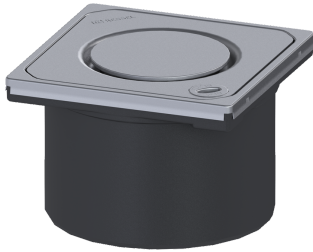

Upper section Spot des cover, 304SST, Lock&Lift, K3

Article information

Item no.: 48221
 GTIN: 4026092031117
 Price group: 10

Advantages

- Multiple combinations with suitable drain bodies

Description

Used in combination with a drain body of the KESSEL modular system, the upper section is suitable for indoor point drainage.

Variant

System: 125

Dimensions

Net weight: 0,62 kg

Gross weight: 0,72 kg

Height: 90 mm

Packaging dimension: length

Packaging dimension: width

Packaging dimension: height

Coverage features

Type of cover: Design cover

Cover material: Stainless steel 14301

Colour of cover: silver

Height of cover: 16 mm

Surface: ground

Frame material: Stainless steel 14301

Locking: Lock & Lift

Load class: K 3 (EN 1253-1)

Grating design: Spot

Rim width: 132 mm

Rim length: 132 mm
Shape of upper section: square
Upper section material: ABS