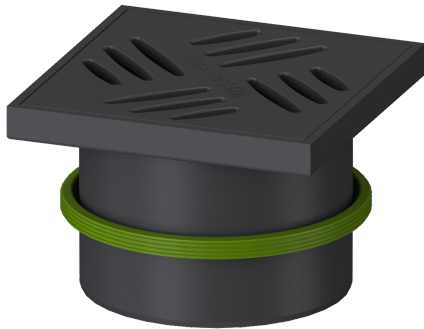

## Upper section Black slotted cover , 150 x 150 mm, K 3

### Advantages

- Multiple combinations with suitable drain bodies

### Description

Used in combination with a drain body of the KESSEL modular system, the upper section is suitable for indoor point drainage.

#### Coverage features

Type of cover:	Slotted cover
Cover material:	Ecoguss
Colour of cover:	black
Height of cover:	16 mm
Frame material:	Ecoguss
Locking:	placed
Load class:	K 3 (EN 1253-1)
Grating design:	Kessel
Rim width:	150 mm
Rim length:	150 mm
Shape of upper section:	square
Upper section material:	Ecoguss