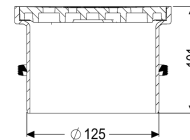

## Upper section Black slotted cover , 150 x 150 mm, K 3

#### Dimensions

Net weight:	1,2 kg
Gross weight:	1,36 kg
Packaging dimension:	length
Packaging dimension:	width
Packaging dimension:	height

#### Coverage features

Type of cover:	Slotted cover
Cover material:	Ecoguss
Colour of cover:	black
Height of cover:	16 mm
Frame material:	Ecoguss
Locking:	placed
Load class:	K 3 (EN 1253-1)
Grating design:	Kessel
Rim width:	150 mm
Rim length:	150 mm
Shape of upper section:	square
Upper section material:	Ecoguss