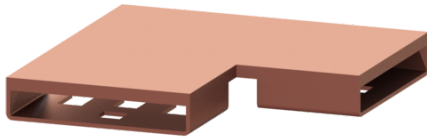

## Connecting piece, 90 degree for Linearis Infinity, Copper, brushed

### Description

90 degree connecting piece including two connectors for restrained extension of Linearis Infinity shower channels

#### General characteristics

Material: 316 stainless steel

#### Coverage features

Surface: Copper brushed