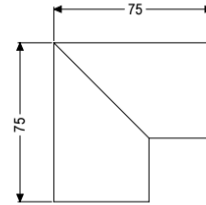

## Connecting piece, 90 degree for Linearis Infinity, Copper, brushed

### Description

90 degree connecting piece including two connectors for restrained extension of Linearis Infinity shower channels

#### Dimensions

Net weight: 0,12 kg  
Gross weight: 0,14 kg  
Packaging dimension: length  
Packaging dimension: width  
Packaging dimension: height