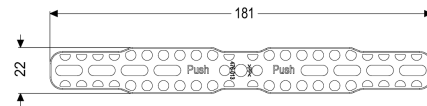

Hair filter for Linearis Infinity shower channel

Article information

Item no.: 45102
 GTIN: 4026092094792
 Price group: 10

Description

Hair filter suitable for Linearis Infinity shower channels. Enables easy cleaning and prevents blockaging

General characteristics

Material:	Polymer
ATEX:	no

Dimensions

Gross weight:	0,01 kg
Packaging dimension:	length
Packaging dimension:	width
Packaging dimension:	height