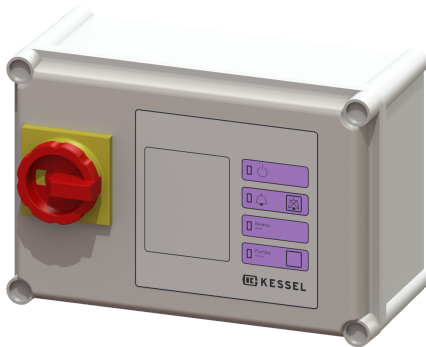

## Comfort control unit 400V, Aqualift Mono, 6.3-10.0 A

### Description

Comfort control unit suitable for 400V single stations. User-friendly menu navigation in multi-line display. With self-diagnosis system (SDS) and reminder when maintenance is due. Display of the current measured values. Easy setting of the function-relevant parameters, operating hours counter. Optional forwarding of alarm and collective fault messages via GSM interface.

#### General characteristics

Colour: grey  
 System type: Mono  
 ATEX: no