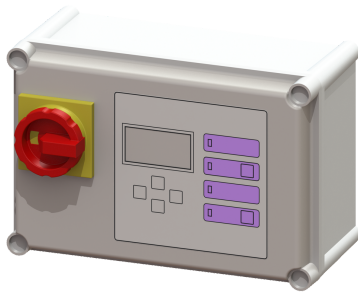

Comfort control unit 400V, Aqualift Mono, 4.0-6.3 A

Article information

Item no.: 28756
 GTIN: 4026092055014
 Price group: 20

Advantages

- Self-diagnosis system (SDS)
- Potential-free contact for faults/warnings
- Reminder for when maintenance is due

Description

Comfort control unit suitable for 400V single stations. User-friendly menu navigation in multi-line display. With self-diagnosis system (SDS) and reminder when maintenance is due. Display of the current measured values. Easy setting of the function-relevant parameters, operating hours counter. Optional forwarding of alarm and collective fault messages via GSM interface.

Variant

Series: ab 03/2010
 Type of system: Single unit

General characteristics

Colour: grey
 System type: Mono
 ATEX: no

Dimensions

Net weight: 2,47 kg
 Gross weight: 3,19 kg
 Packaging dimension: length
 Packaging dimension: width
 Packaging dimension: height

Pumping device

Rated current: 4 - 6,3 A

Control

Control unit: Comfort
 Motor protection switch: yes
 Protection class control unit: IP 54
 Potential-free contact: yes
 GSM interface: yes

| | |
|------------------------------|-----|
| USB interface: | no |
| Log book function: | yes |
| Multi-line display: | yes |
| Battery buffering: | yes |
| Self-diagnosis system (SDS): | yes |