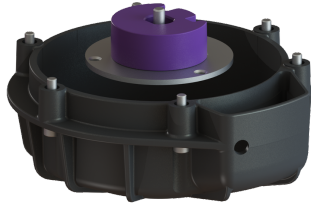

Knife replacement set KTP 1000 / SPZ 1000

Article information

Item no.: 28075
GTIN: 4026092061923
Price group: 90

Description

Knife replacement set consisting of a knife, spiral housing, centring mandrel, cutting plate, 3 screws with flange, hexagon head screw, 6 cylinder head screws, 3 serrated lock washers

Dimensions

Net weight:	0,69 kg
Gross weight:	0,85 kg
Packaging dimension:	length
Packaging dimension:	width
Packaging dimension:	height