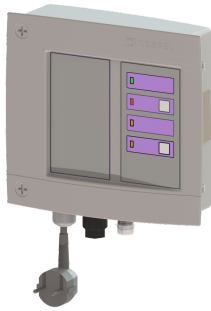

LÖVM Control unit Standard 230V, from 01

Article information

Item no.: 28073
GTIN: 4026092048948
Price group: 90

Description

Variant
Series: bis 01/2011

General characteristics
Colour: grey

Dimensions
Net weight: 1,63 kg
Gross weight: 2 kg
Packaging dimension: length
Packaging dimension: width
Packaging dimension: height

Control
Protection class control unit: IP 54
Mains frequency: 50 Hz
Operating voltage: 230 V
Length of mains cable for control unit: 2,5 m
Potential-free contact: optional
GSM interface: no
USB interface: no
Log book function: no
Multi-line display: no
Battery buffering: yes
Self-diagnosis system (SDS): yes