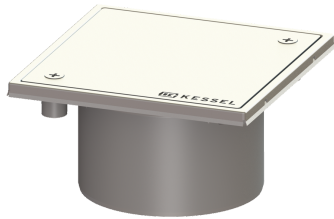

Upper section with cover plate 150x150mm

Article information

Item no.: 27196G
 GTIN: 4026092054963
 Price group: 70

Description

Variant	
System:	100
Dimensions	
Net weight:	0,72 kg
Gross weight:	0,79 kg
Height:	93 mm
Packaging dimension:	length
Packaging dimension:	width
Packaging dimension:	height
Coverage features	
Type of cover:	closed cover plate
Cover material:	Stainless steel 14301
Colour of cover:	silver
Height of cover:	17 mm
Surface:	Polished SST
Frame material:	Stainless steel 14301
Locking:	screwed
Load class:	L 15 (EN 1253-1)
Rim width:	150 mm
Rim length:	150 mm
Shape of upper section:	square
Upper section material:	ABS