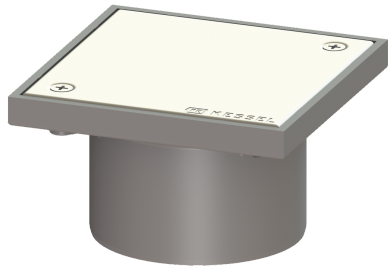

Upper section with cover plate 150x150mm

Article information

Item no.: 27191G
 GTIN: 4026092054932
 Price group: 10

Description

Variant	
System:	100
Dimensions	
Net weight:	0,45 kg
Gross weight:	0,45 kg
Height:	93 mm
Packaging dimension:	length
Packaging dimension:	width
Packaging dimension:	height
Coverage features	
Type of cover:	closed cover plate
Cover material:	Stainless steel 14301
Colour of cover:	silver
Height of cover:	17 mm
Surface:	Polished SST
Frame material:	ABS
Locking:	screwed
Load class:	K 3 (EN 1253-1)
Rim width:	150 mm
Rim length:	150 mm
Shape of upper section:	square
Upper section material:	ABS