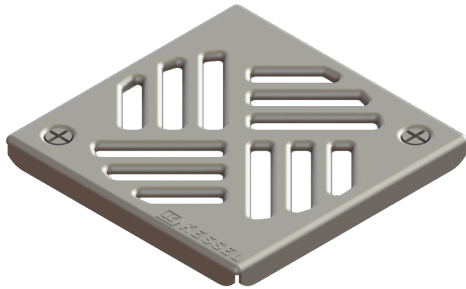

Slotted cover 138x138 mm, screwed

Article information

Item no.: 27155
 GTIN: 4026092000236
 Price group: 10

Description

Slotted cover suitable for bathroom drains

General characteristics

Material: Stainless steel 14301
 ATEX: no

Dimensions

Net weight: 0,26 kg
 Gross weight: 0,28 kg
 Packaging dimension: length
 Packaging dimension: width
 Packaging dimension: height

Coverage features

Type of cover: Slotted cover
 Cover material: Stainless steel 14301
 Width of cover: 138 mm
 Length of cover: 138 mm
 Locking: screwed
 Load class: K 3 (EN 1253-1)
 Grating colour: silver

Cover

Grating colour: silver