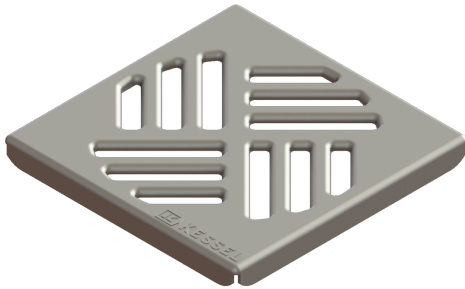

Slotted cover 138x138 mm, SST

Article information

Item no.: 27154
GTIN: 4026092000229
Price group: 10

Description

Slotted cover suitable for bathroom drains

General characteristics

Material: Stainless steel 14301
ATEX: no

Dimensions

Net weight: 0,18 kg
Gross weight: 0,2 kg
Packaging dimension: length
Packaging dimension: width
Packaging dimension: height

Coverage features

Type of cover: Slotted cover
Cover material: Stainless steel 14301
Width of cover: 138 mm
Length of cover: 138 mm
Locking: unlocked
Load class: K 3 (EN 1253-1)
Grating colour: silver

Cover

Grating colour: silver