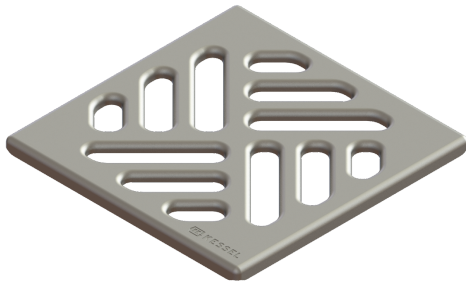

Slotted cover 95x95 mm, SST

Article information

Item no.: 27151
GTIN: 4026092000212
Price group: 10

Description

Slotted cover suitable for bathroom drains, compatible with art. no. 47901

General characteristics

Material: Stainless steel 14301
ATEX: no

Dimensions

Net weight: 0,08 kg
Gross weight: 0,08 kg
Packaging dimension: length
Packaging dimension: width
Packaging dimension: height

Coverage features

Type of cover: Slotted cover
Cover material: Stainless steel 14301
Width of cover: 95 mm
Length of cover: 95 mm
Locking: unlocked
Load class: K 3 (EN 1253-1)
Grating colour: silver

Cover

Grating colour: silver