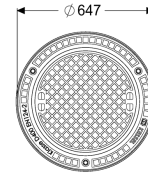

Cover plate

Article information

Item no.: 860136
GTIN: 4026092007495
Price group: 60

Description

General characteristics

Colour: black
Material: Grey iron

Dimensions

Net weight: 81 kg
Gross weight: 85 kg
Packaging dimension: length
Packaging dimension: width
Packaging dimension: height

Coverage features

Locking: screwed