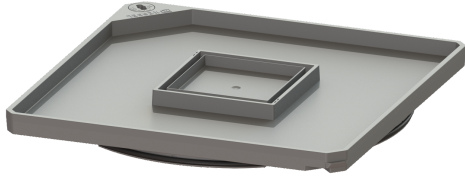

Cover plate Tileable with drainage function

Article information

Item no.: 830054
GTIN: 4026092082775
Price group: 90

Description

Cover plate, tileable with drainage function, made of polymer for vertically adjustable upper sections for floor slab installation.

General characteristics

Colour:	silver grey
Material:	Polymer
ATEX:	no

Dimensions

Net weight:	1,72 kg
Gross weight:	1,72 kg
Length:	367 mm
Width:	367 mm
Packaging dimension:	length
Packaging dimension:	width
Packaging dimension:	height